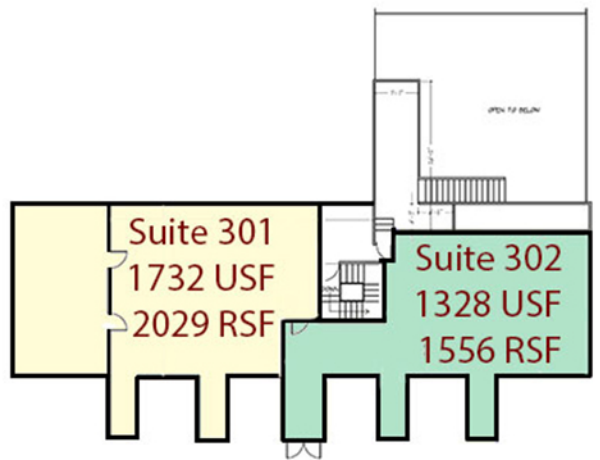

Abingdon Professional Center

Third Floor

PRICE RICHARDS
COMMERCIAL

TOTAL AREA: 3412 SF

MEZZANINE FLOOR PLAN

SCALE: 1/8" = 1'-0"