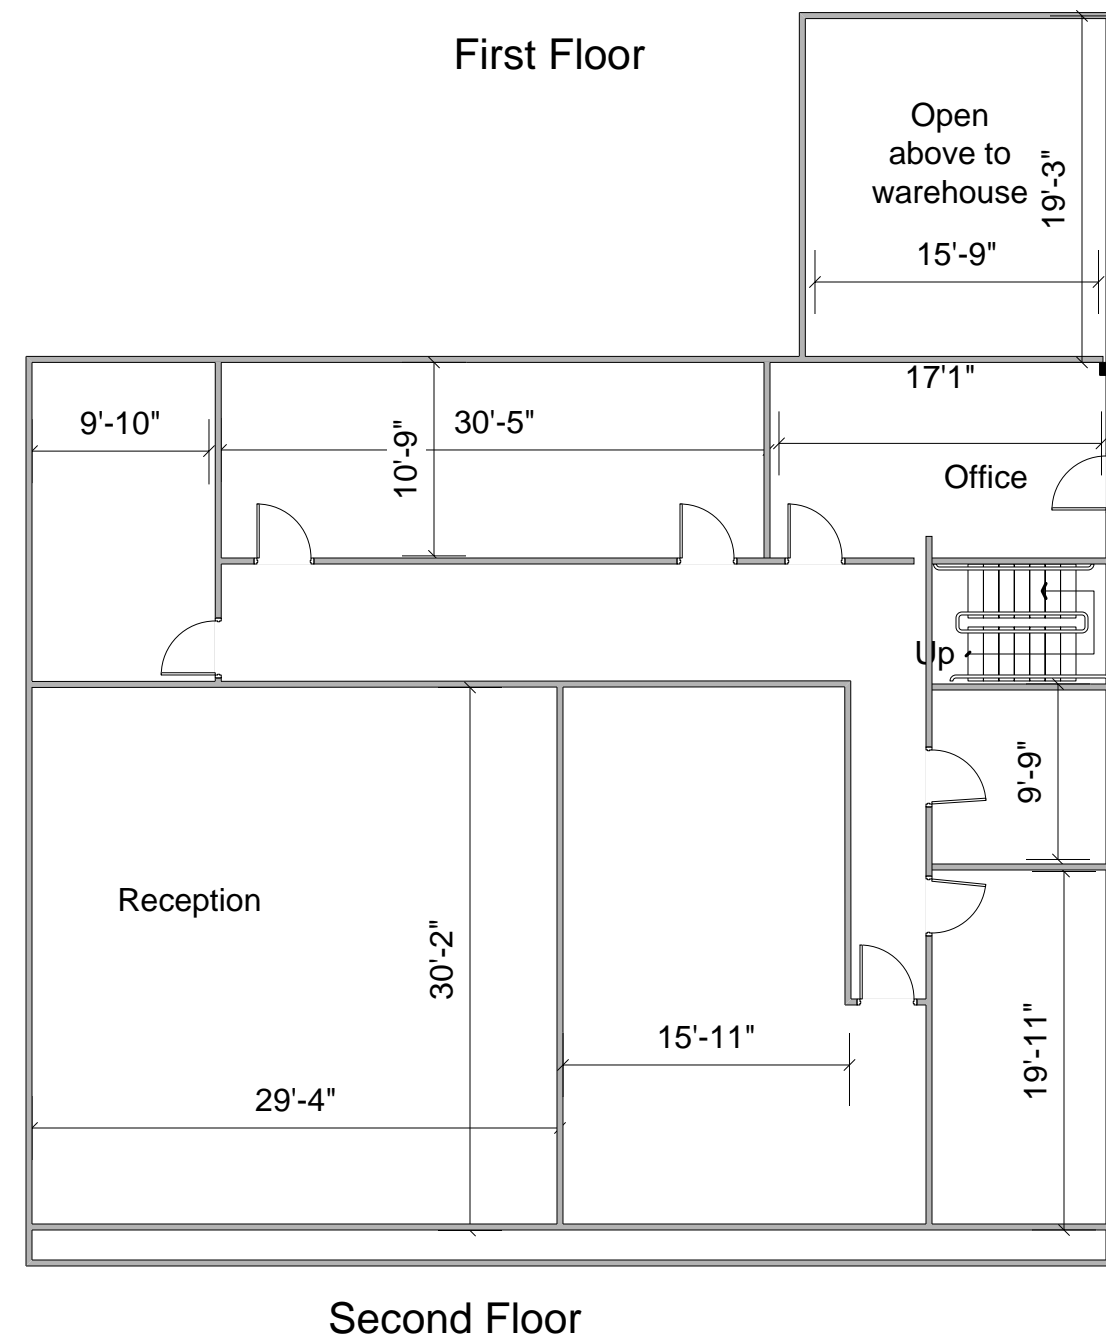

150'-0"

355'-0"

200'-0"

**Total Building Footprint 59,250**  
**Warehouse/manufacturing (open) space 56,250**  
**Office 1<sup>st</sup> Floor 3,334**  
**Office 2<sup>nd</sup> Floor 3,000**  
**Total Square Feet in Building 62,584**