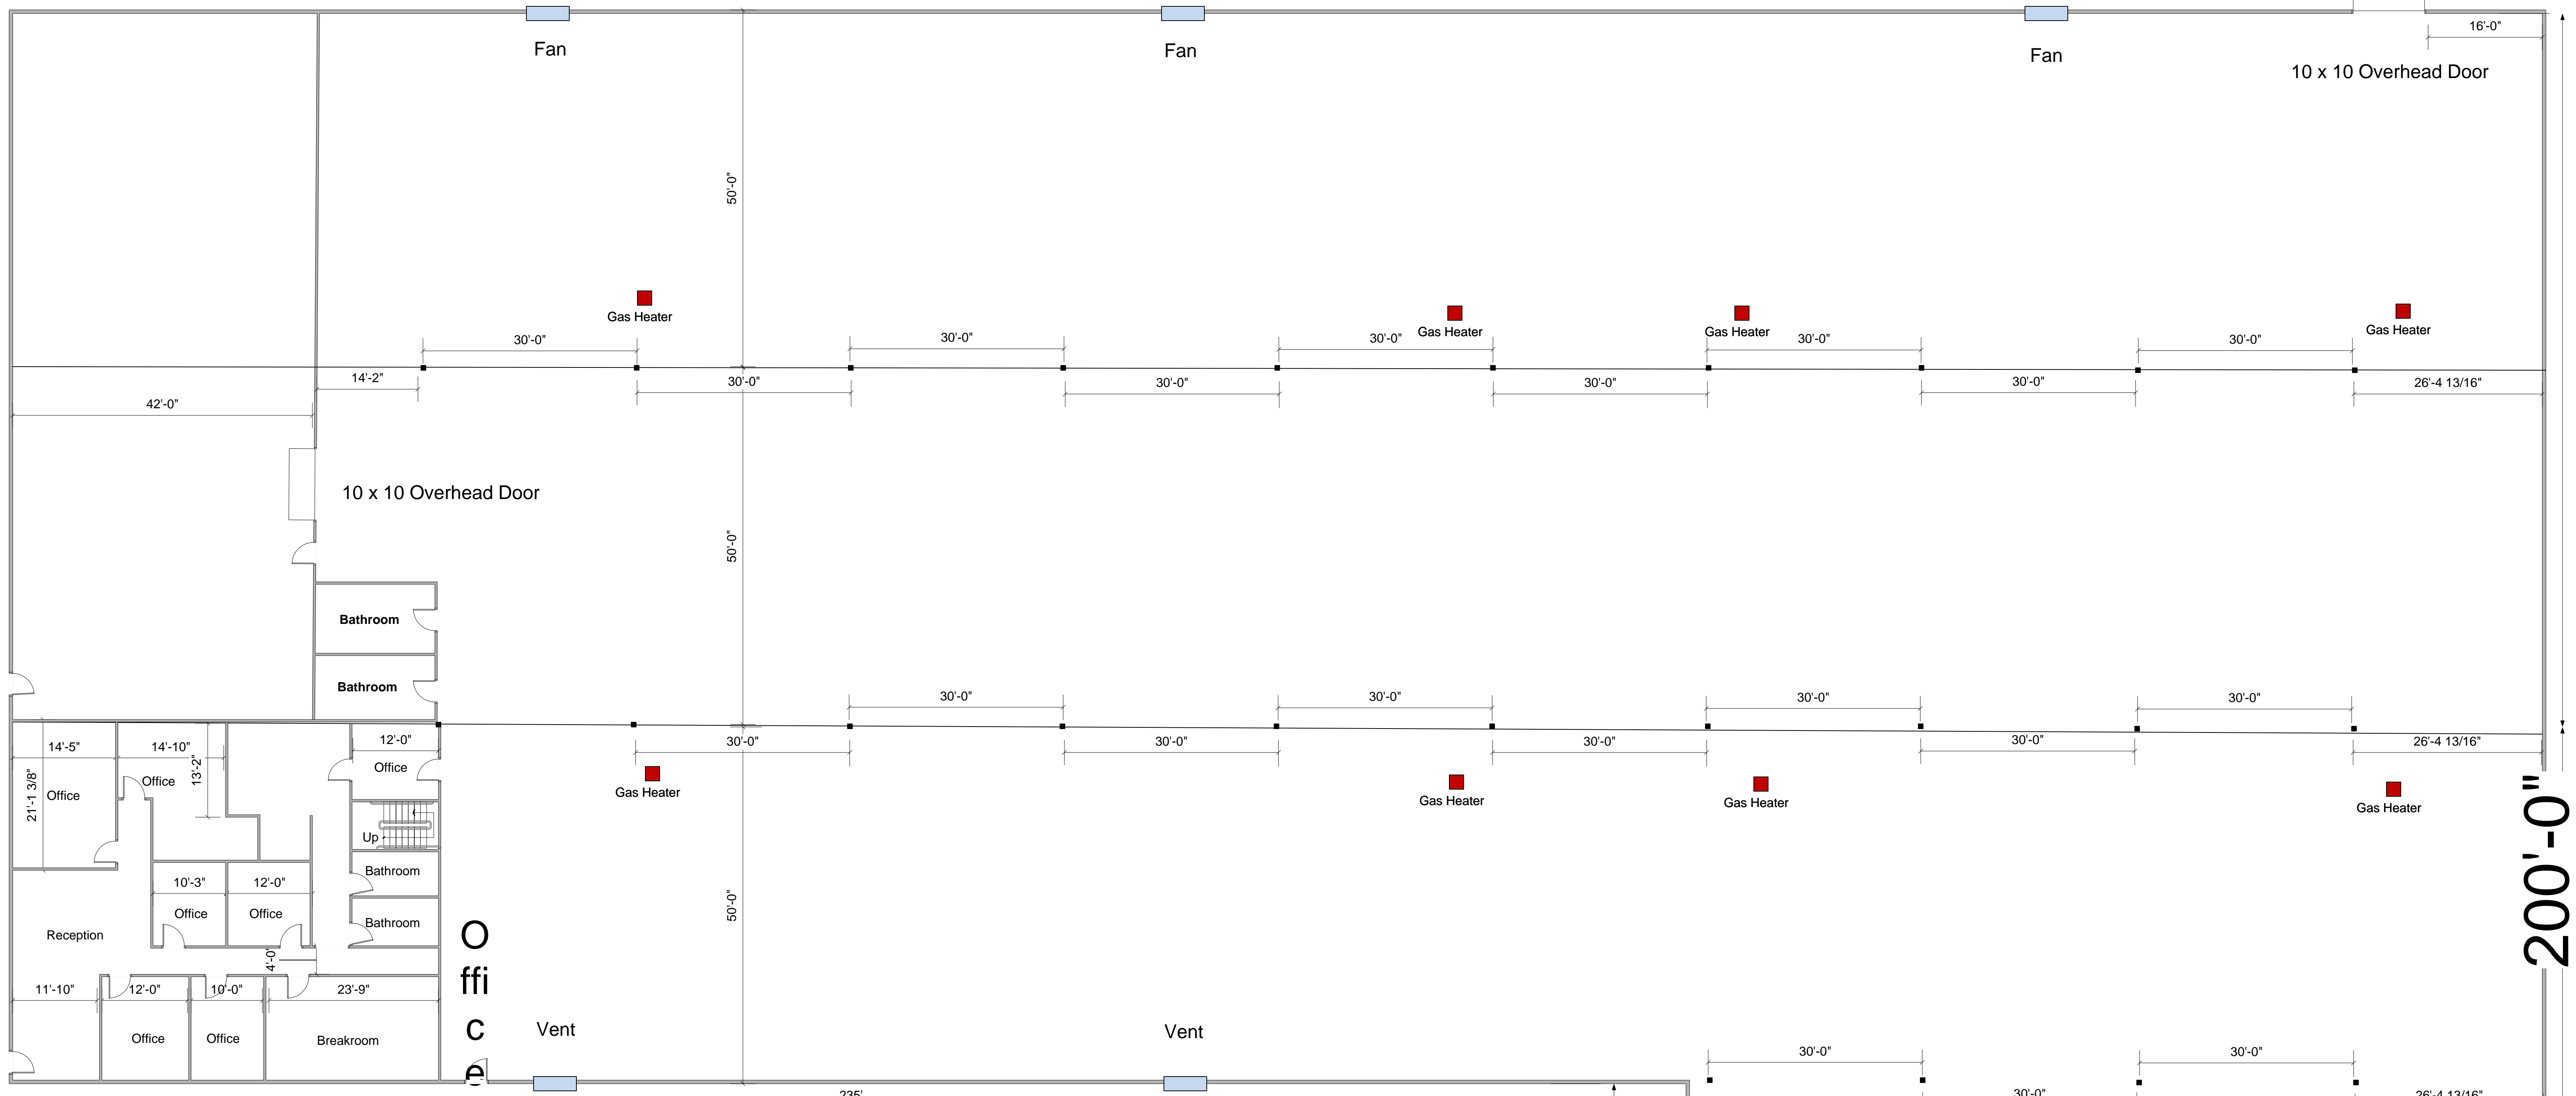

150'-0"

355'-0"

200'-0"

**Total Building Footprint 59,250**  
**Warehouse/manufacturing (open) space 56,250**  
**Office 1<sup>st</sup> Floor 3,334**  
**Office 2<sup>nd</sup> Floor 3,000**  
**Total Square Feet in Building 62,584**

**26455 Newbanks Road,  
 Meadowview**